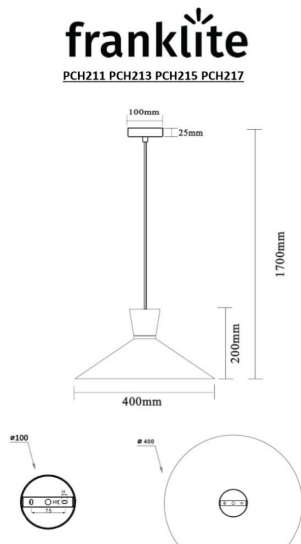

### Arrangement

1 Light

### Line Drawing Image

### Product Specifications

Insulation	: Class 2 - double insulation, no earth
Fire Restriction	: No restriction
IP Rating	: 20
Number of Lamps	: 1
Lamp cap	: E27
Lamp Code	: L268
Lamp Max	: 15 W
Lumens	: 806
LED K	: 2700
Diameter	: 400 mm
Min Drop	: 300 mm
Max Drop	: 1700 mm
Dimmable	: Yes