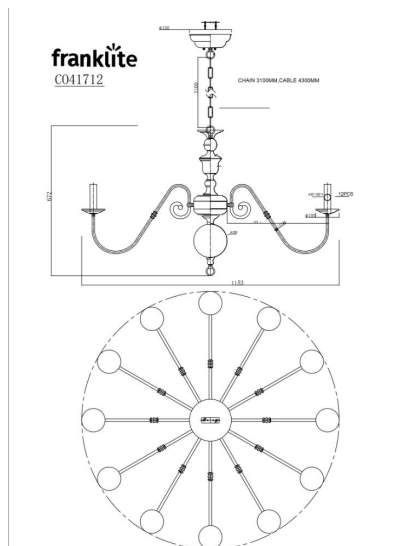

Arrangement

12 Light

Fixure Type

Pendant

Line Drawing Image

Product Specifications

Shaded Lamp Max	: 40 W
Insulation	: Class 1 - single insulation, earthed
Fire Restriction	: No restriction
IP Rating	: 20
Number of Lamps	: 12
Lamp cap	: E14
Lamp Code	: L305
Lamp Max	: 10 W
Lumens	: 5640
LED K	: 2700
Height	: 720mm
Stock Weight	: 17.00 kg
Diameter	: 1220 mm
Min Drop	: 970 mm
Max Drop	: 3720 mm
Dimmable	: Yes