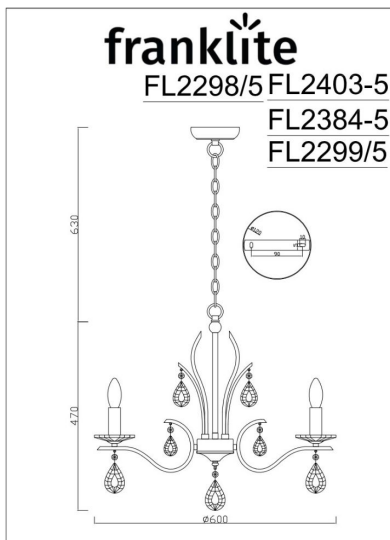

franklite

Willow 5 light Fitting

FL2403-5

Product Family

Willow

Finished in chrome adorned with impressive crystal glass drops.

Finish

Chrome

Arrangement

5 Light

Fixure Type

Pendant

Line Drawing Image

Product Specifications

Insulation	: Class 2 - double insulation, no earth
Fire Restriction	: No restriction
IP Rating	: 20
Number of Lamps	: 5
Lamp cap	: E14
Lamp Code	: L305
Lamp Max	: 10 W
Lumens	: 2350
LED K	: 2700
Height	: 530mm
Stock Weight	: 5.50 kg
Diameter	: 600 mm
Min Drop	: 640 mm
Max Drop	: 1080 mm
Dimmable	: Yes