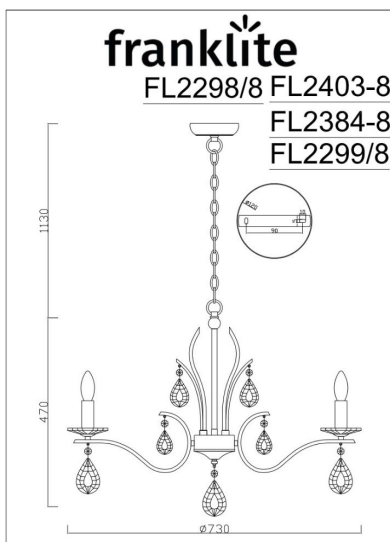

### Arrangement

8 Light

### Fixure Type

Pendant

### Line Drawing Image

### Product Specifications

Insulation	: Class 2 - double insulation, no earth
Fire Restriction	: No restriction
IP Rating	: 20
Number of Lamps	: 8
Lamp cap	: E14
Lamp Code	: L305
Lamp Max	: 10 W
Lumens	: 3760
LED K	: 2700
Height	: 530mm
Stock Weight	: 7.90 kg
Diameter	: 700 mm
Min Drop	: 640 mm
Max Drop	: 1650 mm
Dimmable	: Yes