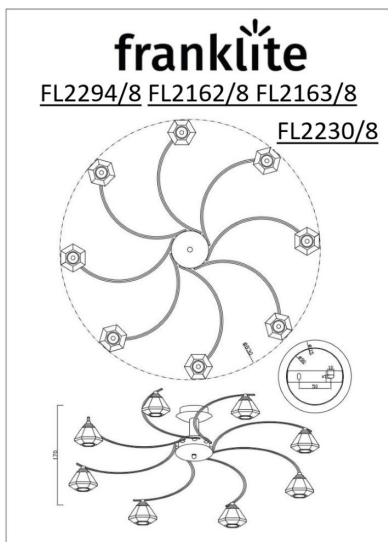

Chrome

Arrangement

8 Light

Fixture Type

Ceiling Flush

Line Drawing Image

Product Specifications

Insulation	: Class 1 - single insulation, earthed
Fire Restriction	: No restriction
IP Rating	: 20
Number of Lamps	: 8
Lamp cap	: G9
Lamp Code	: L308
Lamp Max	: 5 W
Lumens	: 2000
LED K	: 3000
Height	: 190mm
Stock Weight	: 6.00 kg
Diameter	: 820 mm
Dimmable	: Yes