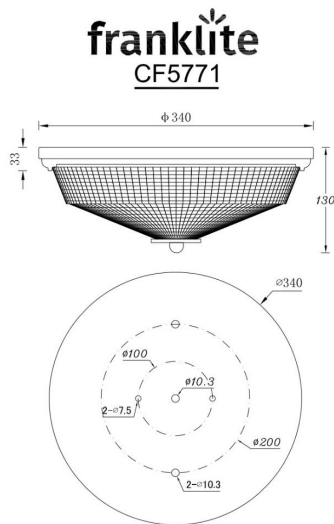

franklite

Concept 340mm Flush Fitting. IP44

CF5771

Product Family

Concept

In chrome finish with clear textured glass.

Finish

Chrome

Arrangement

2 Light

Fixture Type

Ceiling / Wall

Line Drawing Image

Product Specifications

Insulation	: Class 1 - single insulation, earthed
Fire Restriction	: No restriction
IP Rating	: 44
Number of Lamps	: 2
Lamp cap	: E27
Lamp Code	: L317
Lamp Max	: 11 W
Lumens	: 1612
LED K	: 4000
Height	: 130mm
Stock Weight	: 4.15 kg
Diameter	: 340 mm
Dimmable	: Yes