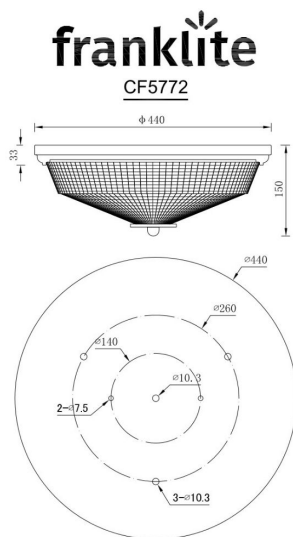

franklite

Concept 440mm Flush Fitting. IP44

CF5772

Product Family

Concept

In chrome finish with clear textured glasses.

Finish

Chrome

Arrangement

3 Light

Fixture Type

Ceiling / Wall

Line Drawing Image

Product Specifications

Insulation	: Class 1 - single insulation, earthed
Fire Restriction	: No restriction
IP Rating	: 44
Number of Lamps	: 3
Lamp cap	: E27
Lamp Code	: L317
Lamp Max	: 11 W
Lumens	: 2418
LED K	: 4000
Height	: 150mm
Stock Weight	: 7.36 kg
Diameter	: 440 mm
Dimmable	: Yes