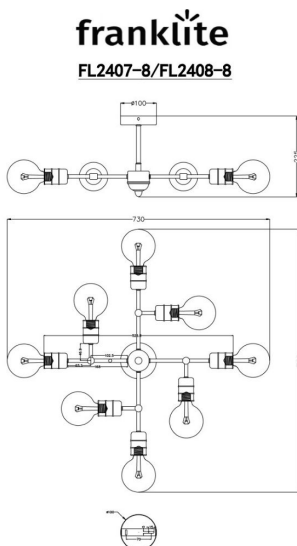

Arrangement

8 Light

Fixture Type

Ceiling / Wall

Line Drawing Image

Product Specifications

Insulation	: Class 1 - single insulation, earthed
Fire Restriction	: No restriction
IP Rating	: 20
Number of Lamps	: 8
Lamp cap	: E27
Lamp Code	: L310
Lamp Max	: 15 W
Lumens	: 2560
LED K	: 2100
Height	: 230mm
Stock Weight	: 2.00 kg
Diameter	: 750 mm
Dimmable	: Yes