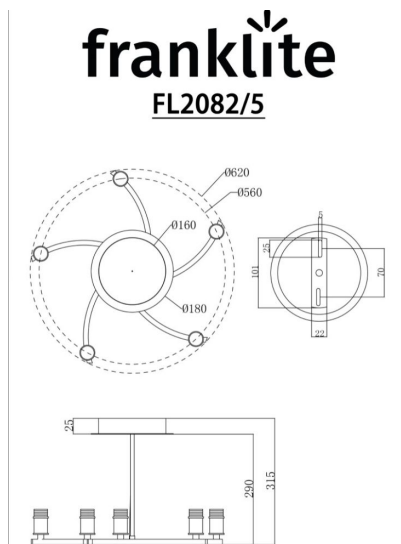

## Hexx 5lt Fitting

FL2082/5/1123

### Arrangement

5 Light

### Line Drawing Image

### Product Specifications

Insulation	: Class 1 - single insulation, earthed
Fire Restriction	: No restriction
IP Rating	: 20
Number of Lamps	: 5
Lamp cap	: E27
Lamp Code	: L268
Lamp Max	: 11 W
Lumens	: 2025
LED K	: 2700
Height	: 310mm
Stock Weight	: 6.00 kg
Diameter	: 700 mm
Dimmable	: Yes