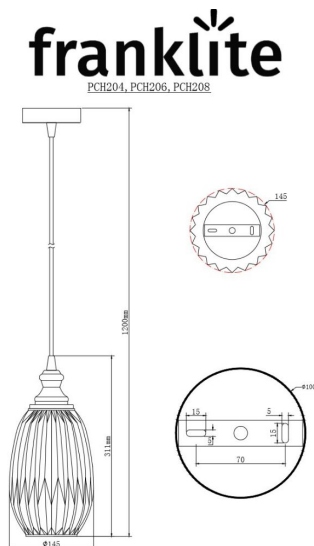

franklite

Use PCH231/348

PCH204

Product Family

Refract

In matt white glass on a satin nickel finish and black braided cable suspension.

Finish

White

Arrangement

1 Light

Fixure Type

Pendant

Line Drawing Image

Product Specifications

Insulation	: Class 2 - double insulation, no earth
IP Rating	: 20
Number of Lamps	: 1
Lamp cap	: E27
Lamp Code	: L268
Lamp Max	: 60 W
Lumens	: 806
LED K	: 2700
Height	: 300mm
Stock Weight	: 1.53 kg
Diameter	: 150 mm
Min Drop	: 380 mm
Max Drop	: 1550 mm
Dimmable	: Yes