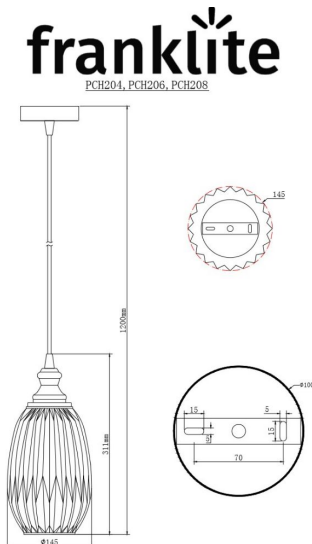

Arrangement

1 Light

Fixure Type

Pendant

Line Drawing Image

Product Specifications

Insulation	: Class 2 - double insulation, no earth
Number of Lamps	: 1
Lamp cap	: E27
Lamp Code	: L268
Lamp Max	: 60 W
Lumens	: 806
LED K	: 2700
Height	: 300mm
Stock Weight	: 1.51 kg
Diameter	: 150 mm
Min Drop	: 380 mm
Max Drop	: 1550 mm
Dimmable	: Yes