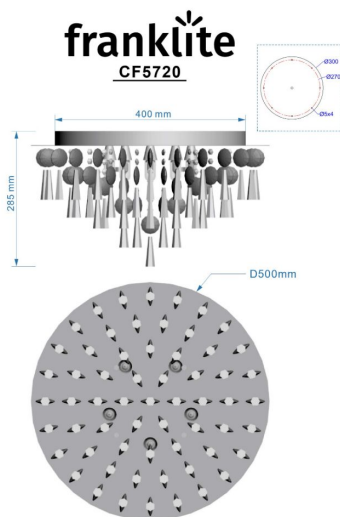

franklite

500mm Flush IP44 Crystal

CF5720

Fitting with a mass of crystal glass drops on a chrome finish ceiling plate. Rated IP44.

Finish

Chrome

Arrangement

5 Light

Fixture Type

Ceiling Flush

Line Drawing Image

Product Specifications

Insulation	: Class 1 - single insulation, earthed
Fire Restriction	: No restriction
IP Rating	: 44
Number of Lamps	: 5
Lamp cap	: G9
Lamp Code	: L308
Lamp Max	: 5 W
Lumens	: 1250
LED K	: 3000
Height	: 300mm
Stock Weight	: 7.00 kg
Diameter	: 500 mm
Dimmable	: Yes