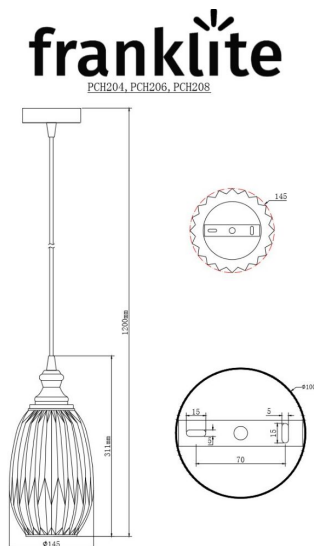

## Arrangement

1 Light

## Line Drawing Image

## Product Specifications

Insulation	: Class 2 - double insulation, no earth
IP Rating	: 20
Number of Lamps	: 1
Lamp cap	: E27
Lamp Code	: L268
Lamp Max	: 60 W
Lumens	: 806
LED K	: 2700
Height	: 300mm
Stock Weight	: 1.55 kg
Diameter	: 150 mm
Min Drop	: 380 mm
Max Drop	: 1550 mm
Dimmable	: Yes