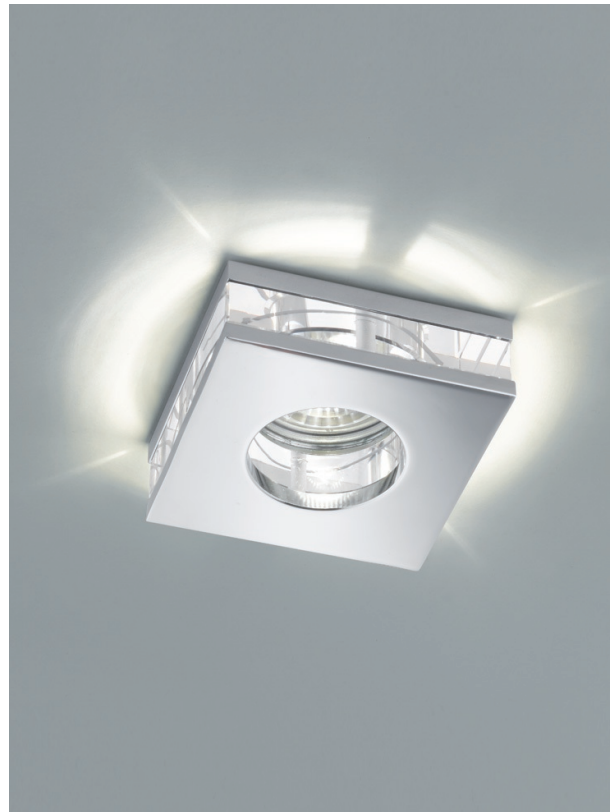

GU10 Crystal Downlight IP65

RF311

Supplied with terminal block and bracket. Suitable for use in bathrooms.

Finish

Chrome

Arrangement

1 Light

Fixture Type

Recessed Ceiling Only

Product Specifications

| | |
|------------------|---|
| Insulation | : Class 2 - double insulation, no earth |
| Fire Restriction | : Do not cover with insulation |
| IP Rating | : 65 |
| Number of Lamps | : 1 |
| Lamp cap | : GU10 |
| Lamp Code | : L265 |
| Lamp Max | : 10 W |
| Lumens | : 575 |
| LED K | : 2700 |
| Width | : 90mm |
| Length | : 90mm |
| Dimmable | : Yes |