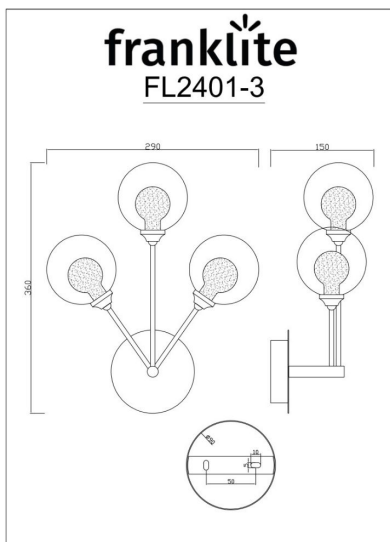

### Arrangement

3 Light

### Fixture Type

Wall Bracket

### Line Drawing Image

### Product Specifications

Insulation	: Class 1 - single insulation, earthed
Fire Restriction	: No restriction
IP Rating	: 20
Number of Lamps	: 3
Lamp cap	: G9
Lamp Code	: L308
Lamp Max	: 5 W
Lumens	: 750
LED K	: 3000
Height	: 360mm
Width	: 310mm
Stock Weight	: 1.10 kg
Dimmable	: Yes