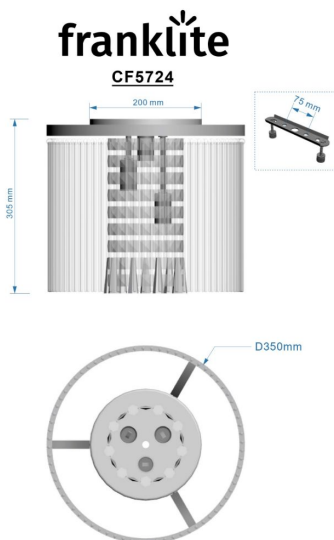

### Arrangement

3 Light

### Line Drawing Image

### Product Specifications

Insulation	: Class 1 - single insulation, earthed
Fire Restriction	: No restriction
IP Rating	: 20
Number of Lamps	: 3
Lamp cap	: E14
Lamp Code	: L305
Lamp Max	: 10 W
Lumens	: 1410
LED K	: 2700
Height	: 300mm
Stock Weight	: 5.00 kg
Diameter	: 350 mm
Dimmable	: Yes