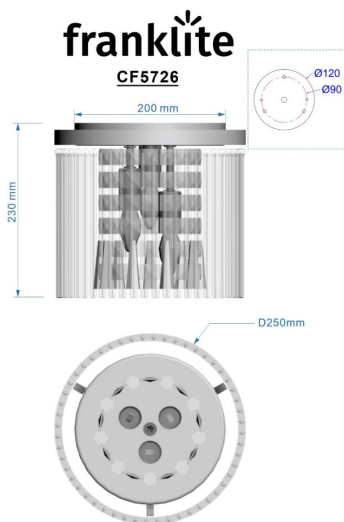

## 250mm Flush IP44 Crystal

CF5726

Fitting in chrome finish with glass rods surrounding a central column of crystal glass drops. Rated IP44

### Arrangement

3 Light

### Line Drawing Image

### Product Specifications

Insulation	: Class 1 - single insulation, earthed
Fire Restriction	: No restriction
IP Rating	: 44
Number of Lamps	: 3
Lamp cap	: G9
Lamp Code	: L308
Lamp Max	: 5 W
Lumens	: 750
LED K	: 3000
Height	: 260mm
Stock Weight	: 3.00 kg
Diameter	: 250 mm
Dimmable	: Yes