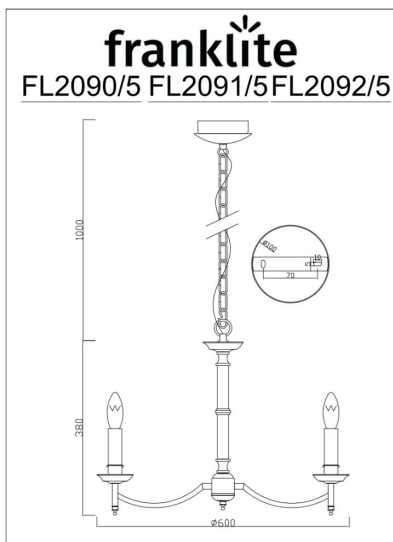

franklite

Petrushka 5lt Fitting

FL2090/5

Product Family

Petrushka

In chrome finish

Finish

Chrome

Arrangement

5 Light

Fixture Type

Pendant

Line Drawing Image

Product Specifications

Shaded Lamp Max	: 30 W
Insulation	: Class 1 - single insulation, earthed
Fire Restriction	: No restriction
IP Rating	: 20
Number of Lamps	: 5
Lamp cap	: E14
Lamp Code	: L305
Lamp Max	: 10 W
Lumens	: 2350
LED K	: 2700
Height	: 390mm
Stock Weight	: 4.00 kg
Diameter	: 600 mm
Min Drop	: 540 mm
Max Drop	: 1390 mm
Dimmable	: Yes