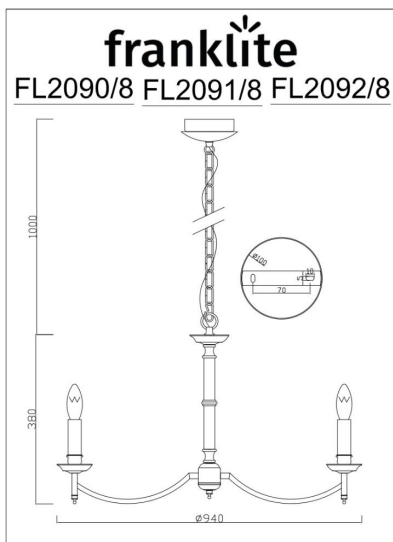

franklite

Petrushka 8lt Fitting

FL2091/8

Product Family

Petrushka

In bronze finish.

Finish

Bronze

Arrangement

8 Light

Fixture Type

Pendant

Line Drawing Image

Product Specifications

Shaded Lamp Max	: 40 W
Insulation	: Class 1 - single insulation, earthed
Fire Restriction	: No restriction
IP Rating	: 20
Number of Lamps	: 8
Lamp cap	: E14
Lamp Code	: L305
Lamp Max	: 10 W
Lumens	: 3760
LED K	: 2700
Height	: 430mm
Stock Weight	: 5.00 kg
Diameter	: 700 mm
Min Drop	: 580 mm
Max Drop	: 1430 mm
Dimmable	: Yes