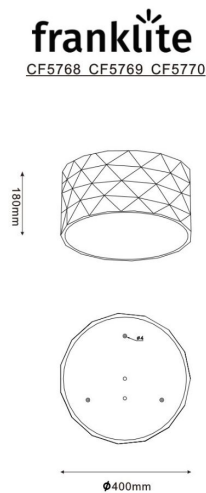

Arrangement

4 Light

Fixure Type

Ceiling Flush

Line Drawing Image

Product Specifications

Insulation	: Class 1 - single insulation, earthed
Fire Restriction	: No restriction
IP Rating	: 20
Number of Lamps	: 4
Lamp cap	: E27
Lamp Code	: L268
Lamp Max	: 15 W
Lumens	: 3224
LED K	: 2700
Height	: 185mm
Stock Weight	: 3.58 kg
Diameter	: 415 mm
Dimmable	: Yes