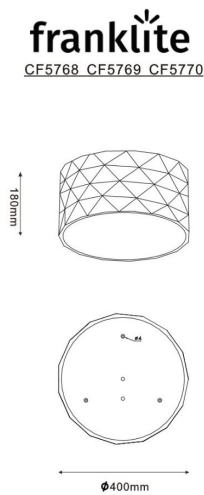

Arrangement

4 Light

Fixure Type

Ceiling Flush

Line Drawing Image

Product Specifications

Insulation	: Class 1 - single insulation, earthed
Fire Restriction	: No restriction
IP Rating	: 20
Number of Lamps	: 4
Lamp cap	: E27
Lamp Code	: L268
Lamp Max	: 15 W
Lumens	: 3224
LED K	: 2700
Height	: 185mm
Stock Weight	: 3.57 kg
Diameter	: 415 mm
Dimmable	: Yes