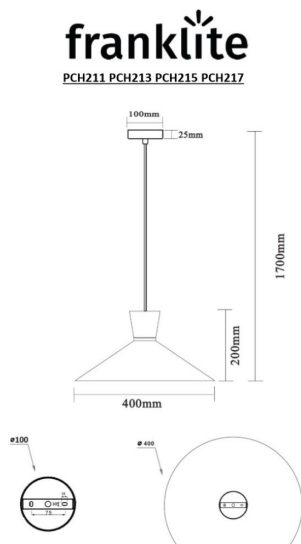

Arrangement

1 Light

Fixture Type

Pendant

Line Drawing Image

Product Specifications

| | |
|------------------|---|
| Insulation | : Class 2 - double insulation, no earth |
| Fire Restriction | : No restriction |
| IP Rating | : 20 |
| Number of Lamps | : 1 |
| Lamp cap | : E27 |
| Lamp Code | : L268 |
| Lamp Max | : 15 W |
| Lumens | : 806 |
| LED K | : 2700 |
| Diameter | : 400 mm |
| Min Drop | : 300 mm |
| Max Drop | : 1700 mm |
| Dimmable | : Yes |