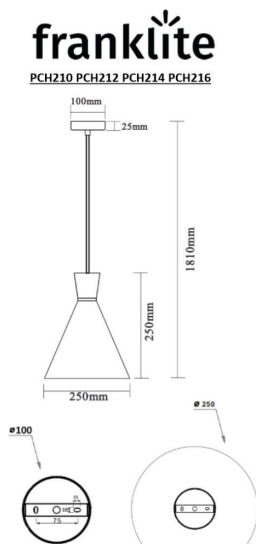

Happy 250mm Metal Pendant

PCH216

Product Family

Happy

In satin copper finish with a decorative black ring on a black braided cable suspension.

Finish

Copper

Arrangement

1 Light

Fixure Type

Pendant

Line Drawing Image

Product Specifications

Insulation	: Class 2 - double insulation, no earth
Fire Restriction	: No restriction
IP Rating	: 20
Number of Lamps	: 1
Lamp cap	: E27
Lamp Code	: L268
Lamp Max	: 15 W
Lumens	: 806
LED K	: 2700
Diameter	: 250 mm
Min Drop	: 450 mm
Max Drop	: 1810 mm
Dimmable	: Yes