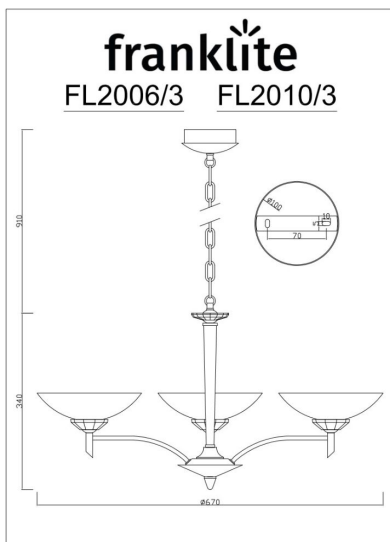

Finish

Chrome

Arrangement

3 Light

Fixture Type

Pendant

Line Drawing Image

Product Specifications

Insulation	: Class 1 - single insulation, earthed
Fire Restriction	: No restriction
IP Rating	: 20
Number of Lamps	: 3
Lamp cap	: G9
Lamp Code	: L308
Lamp Max	: 5 W
Lumens	: 750
LED K	: 3000
Height	: 360mm
Stock Weight	: 3.62 kg
Diameter	: 660 mm
Min Drop	: 380 mm
Max Drop	: 1320 mm
Dimmable	: Yes