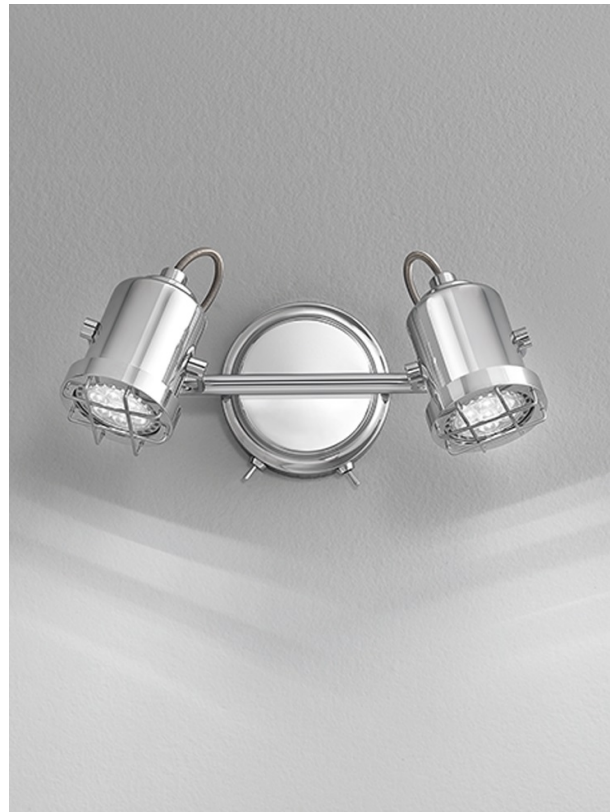

franklite

Studio 2 light Spot

SPOT8942

Product Family

Studio

In chrome finish with two switches on the base.

Finish

Chrome

Arrangement

2 Light

Fixture Type

Wall Bracket