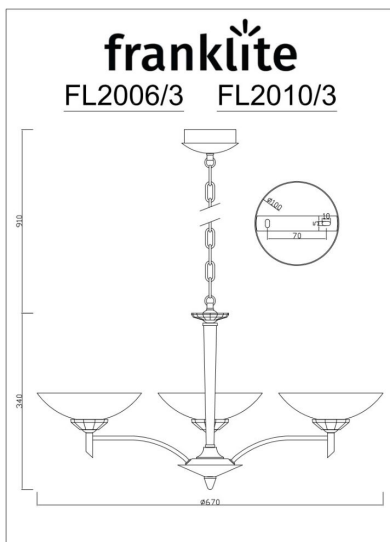

Finish

Bronze

Arrangement

3 Light

Fixture Type

Pendant

Line Drawing Image

Product Specifications

Insulation	: Class 1 - single insulation, earthed
Fire Restriction	: No restriction
IP Rating	: 20
Number of Lamps	: 3
Lamp cap	: G9
Lamp Code	: L308
Lamp Max	: 5 W
Lumens	: 750
LED K	: 3000
Height	: 360mm
Stock Weight	: 4.00 kg
Diameter	: 660 mm
Min Drop	: 380 mm
Max Drop	: 1320 mm
Dimmable	: Yes