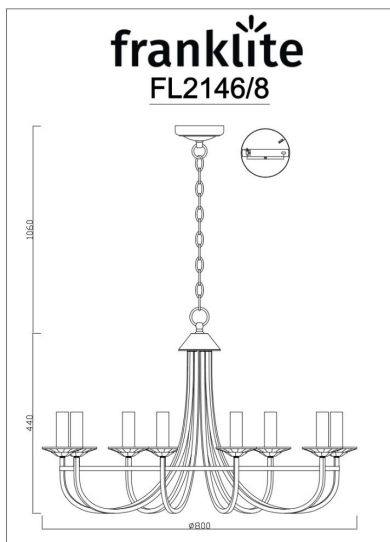

franklite

Carousel 8lt Fitting

FL2146/8

Product Family

Carousel

In chrome finish with crystal candle pans. Shown with pleated burgundy candle clip shades which are optional. If shades are required order 8 of shade number 1111. Price shown does NOT include the shades.

Finish

Chrome

Arrangement

8 Light

Fixure Type

Pendant

Line Drawing Image

Product Specifications

Shaded Lamp Max	: 30 W
Insulation	: Class 1 - single insulation, earthed
Fire Restriction	: No restriction
IP Rating	: 20
Number of Lamps	: 8
Lamp cap	: E14
Lamp Code	: L305
Lamp Max	: 10 W
Lumens	: 3760
LED K	: 2700
Height	: 520mm
Stock Weight	: 10.10 kg
Min Drop	: 630 mm
Max Drop	: 1500 mm
Dimmable	: Yes