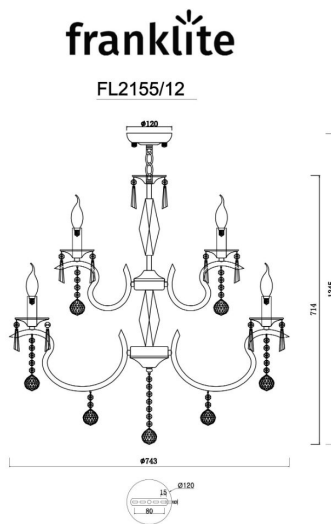

franklite

Taffeta 12lt Fitting

FL2155/12

Product Family

Taffeta

In chrome finish with crystal glass column and drops.

Finish

Chrome

Arrangement

12 Light

Fixure Type

Pendant

Line Drawing Image

Product Specifications

Shaded Lamp Max	: 40 W
Insulation	: Class 1 - single insulation, earthed
Fire Restriction	: No restriction
IP Rating	: 20
Number of Lamps	: 12
Lamp cap	: E14
Lamp Code	: L305
Lamp Max	: 10 W
Lumens	: 5640
LED K	: 2700
Height	: 770mm
Stock Weight	: 5.00 kg
Diameter	: 760 mm
Min Drop	: 850 mm
Max Drop	: 1370 mm
Dimmable	: Yes