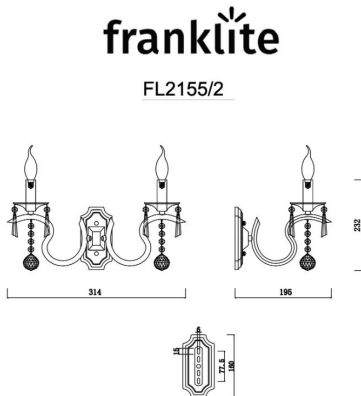

Arrangement

2 Light

Fixture Type

Wall Bracket

Line Drawing Image

Product Specifications

Shaded Lamp Max	: 40 W
Insulation	: Class 1 - single insulation, earthed
Fire Restriction	: No restriction
IP Rating	: 20
Number of Lamps	: 2
Lamp cap	: E14
Lamp Code	: L305
Lamp Max	: 10 W
Lumens	: 940
LED K	: 2700
Height	: 260mm
Width	: 390mm
Stock Weight	: 2.00 kg
Dimmable	: Yes