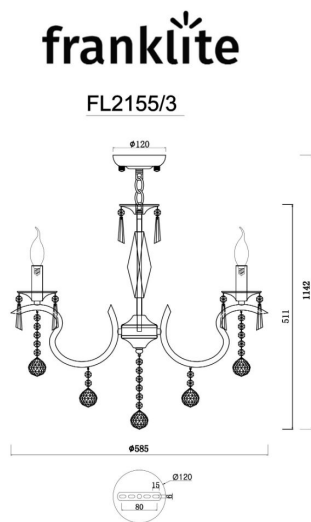

### Arrangement

3 Light

### Fixture Type

Pendant

### Line Drawing Image

### Product Specifications

Shaded Lamp Max	: 40 W
Insulation	: Class 1 - single insulation, earthed
Fire Restriction	: No restriction
IP Rating	: 20
Number of Lamps	: 3
Lamp cap	: E14
Lamp Code	: L305
Lamp Max	: 10 W
Lumens	: 1410
LED K	: 2700
Height	: 540mm
Stock Weight	: 4.00 kg
Diameter	: 490 mm
Min Drop	: 590 mm
Max Drop	: 1110 mm
Dimmable	: Yes