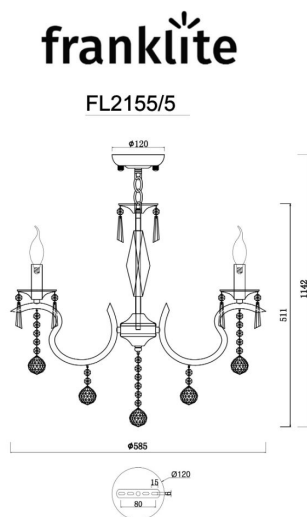

### Arrangement

5 Light

### Fixure Type

Pendant

### Line Drawing Image

### Product Specifications

Shaded Lamp Max	: 40 W
Insulation	: Class 1 - single insulation, earthed
Fire Restriction	: No restriction
IP Rating	: 20
Number of Lamps	: 5
Lamp cap	: E14
Lamp Code	: L305
Lamp Max	: 10 W
Lumens	: 2350
LED K	: 2700
Height	: 540mm
Stock Weight	: 4.00 kg
Diameter	: 550 mm
Min Drop	: 590 mm
Max Drop	: 1110 mm
Dimmable	: Yes